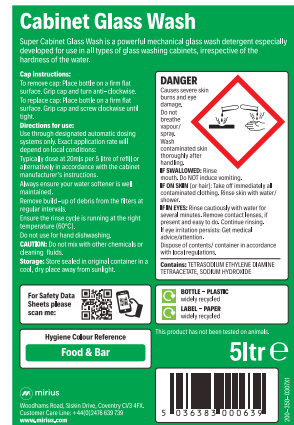

Scan Me

ORDER CODE(S):
C3 - 5ltr - 800-232-1120

Date: 15/06/16

A Coventry Group Company, Woodhams Road, Siskin Drive, Coventry, England, CV3 4FX.

T: +44(0) 2476 639739 F: +44(0) 2476 639717
E: orders@mirius.com W: www.mirius.com